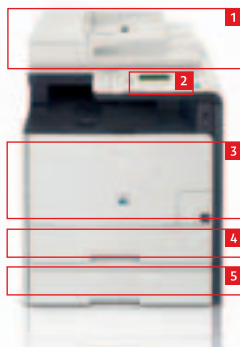

i-SENSYS MF8350Cdn

Specifications

- **1** Flatbed & 50-sheet ADF
- **2** 5-line LCD display
- **3** 50-sheet multi-purpose tray
- **4** 250-sheet cassette
- **5** Optional 250-sheet cassette
- **6** Cartridge 718
  (4 colours available: Cyan, Magenta, Yellow and Black, and Black Value Pack available)

Machine type Available functions	Colour Laser All-In-One Print, Copy, Scan and Fax
PRINTER Print speed Printing method Print quality Print resolution Double sided printing Printer languages Print margins Toner saver mode	Up to 20 ppm colour and mono (A4) Colour laser beam printing Up to 2400 x 600 dpi with Automatic Image Refinement 600 x 600 dpi Automatic UFRII-LT 5 mm-top, bottom, left and right Yes
COPIER Copy speed First Copy Output Time (FCOT) Copy resolution Copy modes Double sided copying Multiple copy Reduction / Enlargement Other features	Up to 20 cpm colour and mono (A4) Approx. 16 seconds or less Up to 600 x 600 dpi Text/Photo/Map (Default), Text/Photo/Map (quality), Printed Image, Text 1-sided to 2-sided (Manual) Up to 99 copies 25-400% in 1% increments Frame Erase, Collate, 2 on 1, 4 on 1, ID card copy
SEND FUNCTIONS Scan to USB memory key File formats	Yes PDF
SCANNER Type Scan resolution Colour scanning depth Greyscales Compatibility Max. scan width	Colour Optical: Up to 600 x 600 dpi Enhanced: Up to 9600 x 9600 dpi 24 bit/24 bit (input/output) 256 levels TWAIN , WIA 216 mm
FAX Modem speed Receive mode Fax resolution Fax memory Speed dials Group dials/destinations Sequential broadcast Memory backup Double sided faxing Other features	Super G3 33.6kbps (Up to 3 seconds/page¹) Fax only, Fax/Tel Auto Switch, Answer Mode, Manual RX Standard: 200 x 100 dpi Fine: 200 x 200 dpi Photo: 200 x 200 dpi Super fine: 200 x 400 dpi Ultra fine: 400 x 400 dpi Up to 512 pages¹ Max. 200 (including 19 one-touch dials) Max. 199 dials / Max. 199 destinations Max. 201 locations 5 mins Yes (Receive/ Transmit (Manual)) Fax Forwarding, Dual Access, Remote Reception, PC Fax (TX only)
MEDIA HANDLING Scanner type Paper input (Standard) Paper input (Option) Paper output Media types	Flatbed and Automatic Document Feeder (ADF) 250-sheet cassette 50-sheet multi-purpose tray 50-sheet ADF 250-sheet cassette 125-sheet Plain paper, Recycled paper, Heavy Paper, Transparency, Coated Paper, Label, Index card, Envelope