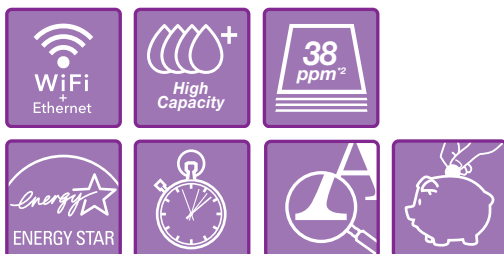

EPSON STYLUS OFFICE B40W

EPSON STYLUS OFFICE B40W

This high-speed business inkjet has Ethernet and Wi-Fi flexibility built-in. It's quick and easy for networked users to print everything from pin-sharp documents to colour business presentations.

This fast, colour inkjet enhances productivity in your office and with Epson DURABrite™ Ultra Ink produces great, long lasting results on a range of media. The durable, laser-like text even resists highlighter pens.

Built-in Wi-Fi and Ethernet make shared printing simple. The compact and stylish design fits easily into any office environment, and with very low energy use and high yield individual inks it can save your business money.

- Built-in Ethernet and Wi-Fi
- Fast, business quality print speeds of up to 27 ppm
- More power efficient than a laser printer*2
- XL black ink prints up to 4 times more*2
- Low cost per page comparable to a laser printer*2
- Individual inks mean you only replace the colour you use

EPSON®
EXCEED YOUR VISION