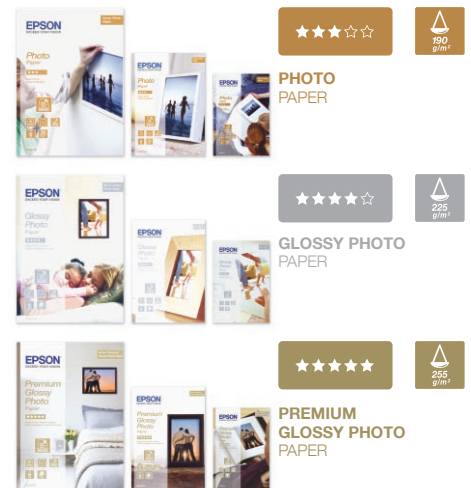

*1 Recommended ink cartridges. For full cartridge compatibility refer to the user documentation or visit www.epson.co.uk

*2 For more information, please visit www.epson.co.uk

*3 Adaptor required (not supplied in box)

*4 USB cable required for PC/Mac use (not supplied in box)

*5 Otherwise 3 mm top, left, right, bottom

For more information please contact

Telephone: 0871 222 6702 (UK)
01 436 7742 (Republic of Ireland)
E-mail: enquiries@epson.co.uk
Chat: etalk.epson-europe.com
Fax: 0871 222 6700

Web: www.epson.co.uk
www.epson.ie

Trademarks and registered trademarks are the property of Seiko Epson Corporation or their respective owners.
Product information is subject to change without prior notice.

EPSON STYLUS SX215

WHAT'S IN THE BOX

- Epson Stylus SX215 printer
- 4 individual ink cartridges
- Software CD
- Basic operations guide
- 'Start Here' guide
- Control panel icon sticker
- Warranty document
- Power cable

RECOMMENDED PAPER

Epson's Micro Piezo™ inkjet technology gives great results on a wide range of paper types, giving you the flexibility to print whatever you want. And Epson produces a range of paper to help you do this, from A4 inkjet paper through to glossy photo paper in a variety of sizes.

FOR THE BEST RESULTS ALWAYS USE GENUINE EPSON INK AND PAPER.

MEMORY STICK™ Better Products for a Better Future®

EPSON®