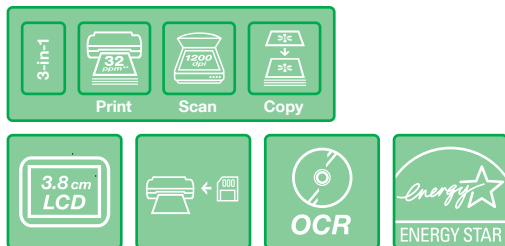

EPSON STYLUS SX215

EPSON STYLUS **SX215**

This stylish, affordable all-in-one has individual inks, a 3.8 cm LCD viewer and memory card slots, so you can print great photos without even using your PC.

Add colour and quality to your printing with this versatile printer, copier and scanner. It includes memory card slots and a 3.8 cm LCD viewer for printing photos without even switching on your PC. You can also save money because with individual ink cartridges you only need to replace the colour used.

Whether you print documents or photos, Epson's DURABrite Ultra Ink provides high-quality documents and lab-quality photos that are resistant to water, fading and even highlighter pens.

- The affordable all-in-one for printing, scanning and copying
- Save money with individual inks – only replace the colour used
- View and print photos from your memory card using the 3.8 cm LCD viewer
- Epson DURABrite Ultra Ink for high-quality documents and lab-quality photos
- Remove red-eye and enhance your images with Epson Easy Photo Print
- Restore colour in scans of old photos with Epson Easy Photo Fix™
- Make quick copies and print photos without using a PC