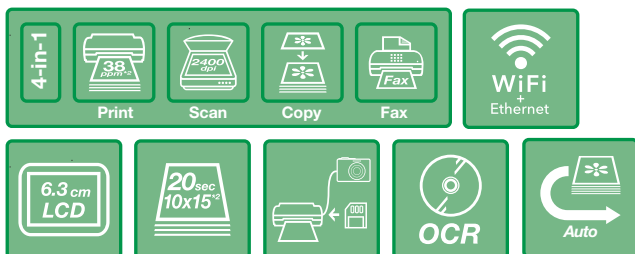

EPSON[®]
EXCEED YOUR VISION

PRODUCT DIMENSIONS AND SPECIFICATIONS

PRINTING TECHNOLOGY	
Printing method Nozzle configuration Droplet size Ink system	4-colour inkjet printer, Epson Micro Piezo™ print head 384 nozzles black / 128 nozzles, each colour (Cyan, Magenta, Yellow) 2 pl (minimum) with Variable-sized Droplet Technology Epson DURABrite™ Ultra Ink
PRINT RESOLUTION	Up to 5760x1440 optimised dpi on suitable media using RPM (Resolution Performance Management)
PRINT SPEED	
Black text A4 Colour text A4 Photo 10x15 cm	Up to 38 ppm*2 Up to 38 ppm*2 Approx. 20 secs*2
SCANNING	
Resolution Technology Sensor type Speed	1200x2400 dpi A4 flatbed colour image scanner CIS Black text A4: 300 dpi - 1.1 msec/line, 600 dpi - 2.0 msec/line Colour text A4: 300 dpi - 3.2 msec/line, 600 dpi - 5.8 msec/line
STAND-ALONE FUNCTIONS	
LCD screen Supported memory cards	6.3 cm colour Compact Flash (Memory card only), MicroDrive, Memory Stick, Memory Stick Duo*3, MagicGate Memory Stick, MagicGate Memory Stick Duo*3, Memory Stick PRO, Memory Stick PRO Duo*3, SD, SDHC, MiniSD*3, MiniSDHC*3, MicroSD*3, MicroSDHC*3, Multi Media Card, xD-Picture card, xD-Picture card Type-M, xD-Picture card Type-H
FAX FUNCTION	
Type of fax Fax speed Fax resolution Error correction mode Fax speed dials (max) Page memory Fax transmission speed	Walk-up black and white and colour fax capability Up to 33.6kbps Standard (200x100), Fine (200x200), Photo (200x200 with error diffusion) CCITU/ITU Group3 fax with Error Correction Mode 60 names and numbers Up to 180 pages (ITU-T No.1 chart) Approx. 3 sec per page
ADF FUNCTION	
Maximum document size Paper type Paper thickness Maximum number of pages	A4 Plain paper only 60-95 g/m ² 30 (based on Xerox-P 64 g/m ²)
INTERFACE	
USB Wi-Fi Ethernet Other	Hi-Speed USB – Compatible with USB 2.0 specification Wireless LAN IEEE 802.11b/g – compatible with 802.11n*4 Wired LAN IEEE 802.3 (100BASE-TX, 10BASE-T) PictBridge
WIRELESS SECURITY	WEP – 64bit WEP – 128bit WPA – PSK (TKIP) – compliant with WPA2 WPA – PSK (AES) – compliant with WPA2
INPUT DATA BUFFER	64 KB
PAPER HANDLING	
Capacity Media size Print margin	Input: 120 sheets A4 plain paper (64 g/m ²) A4, Letter, Legal, 20x25 cm, 13x20 cm, 13x18 cm, 10x15 cm, 9x13 cm, A5, A6, B5, Envelopes: No.10, DL, C6 0 mm top, left, right, bottom via custom settings in printer driver*5