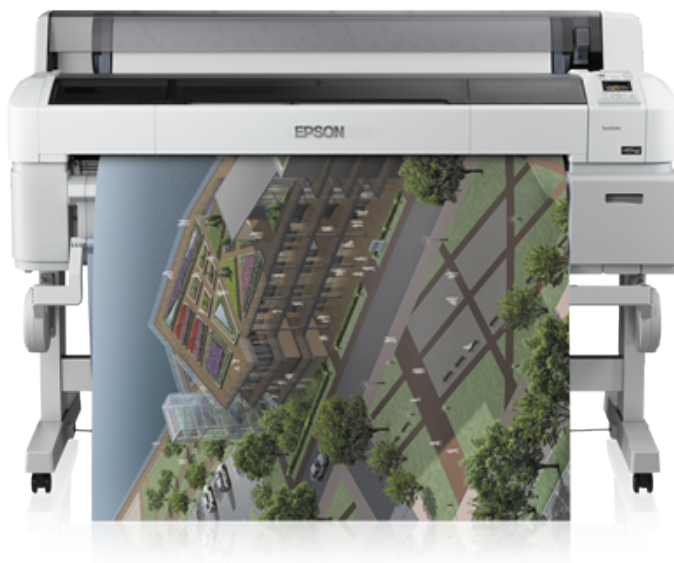

# Epson SureColor SC-T7000

## DATASHEET

Fast, reliable and economical. Designed to deliver a variety of prints from CAD drawings to posters and banners for short-term outdoor use.

This 44-inch large format 4-colour printer is ideal for applications where speed and economy are paramount, such as CAD, GIS, custom banners, presentations and indoor signage. Creating posters is easy, even with no experience. This cost-effective package can reduce turnaround times and enhance marketing and promotional activities.

Designed to fit seamlessly into the office environment, the SC-T7000 features sleek styling, a small footprint, and is operated from the front to allow convenient placement against a wall.

### **Efficient and economical**

The SC-T7000 takes just 28 seconds to produce an A1 print in draft mode on plain paper, and offers optimised running costs with a choice of 700ml, 350ml and 110ml ink cartridge sizes.