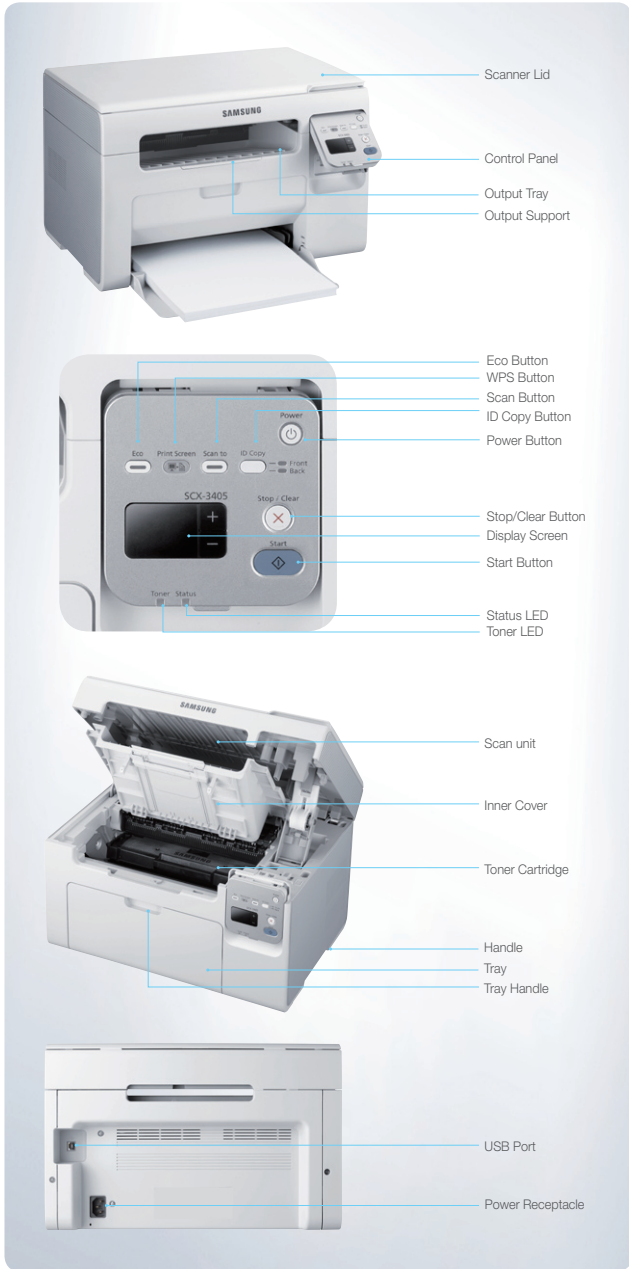

Configuration

Samsung Monochrome Laser Multifunction Printer SCX-3405

Specifications

SCX-3405

Print	
Speed (Mono)	Up to 20 ppm in A4 (21 ppm in Letter)
First Print Out Time (Mono)	Less than 8.5 seconds (From Ready Mode)
Resolution	Up to 1,200 x 1,200 dpi effective output
Emulation	SPL (Samsung Printer Language)
Duplex	Manual
Copy	
Speed (Mono)	Up to 20 cpm in A4 (21 cpm in Letter)
First Copy Out Time (Mono)	Less than 14 sec (Platen)
Zoom Rate	25 - 400 % (ADF, Platen)
Multi Copy	1 - 99 pages
Duplex Copy	Manual
Copy Features	ID Copy
Scan	
Compatibility	TWAIN Standard / WIA Standard
Method	Color CIS
Resolution (Optical)	Up to 600 x 600 dpi
Resolution (Enhanced)	Up to 4,800 x 4,800 dpi
Scan to	Client (PC)
Paper Handling	
Input Capacity and Types	150-sheet Standard Tray
Output Capacity and Type	100-sheet Face Down
Media Size	A4 / A5 / Letter / Legal / Executive / Folio / Oficio / ISO B5 / JIS B5 / Envelope (Monarch, Com10, DL, C5) / Custom (76 x 127 mm - 216 x 356 mm / 3.0" x 5.0" - 8.5" x 14")
Media Type	Plain / Thick / Thin / Cotton / Color / Preprinted / Recycled / Lables / CardStock / Bond / Archive / Envelope
Capacity	Up to 10-sheet
General Feature	
Processor	433 MHz
Display	2-digit LED
Interface	High-Speed USB 2.0
Noise Level	Less than 50 dBA (Printing, Platen Copying) / Less than 26 dBA (Standby)
Memory/Storage	64 MB
OS Compatibility	Windows 2000 / XP / Vista / Win7 / 2003 Server / 2008 Server / Mac OS X 10.4 - 10.7 / Various Linux OS
Duty Cycle, Monthly	Up to 20,000 pages
Dimension (WxDxH)	389 x 274 x 249 mm (15.3" x 10.8" x 9.8")
Weight	6.7 kg (14.7 lbs)
Power Consumption	310 W (Printing) / 1.6 W (Sleep Mode) / 30 W (Standby)
Consumables	
Black Toner Cartridge	Average Cartridge Yield 1,500 *Standard pages (Ships with 700 pages Starter Toner Cartridge) *Declared cartridge yield in accordance with ISO/IEC 19752
Options	
Options	N/A